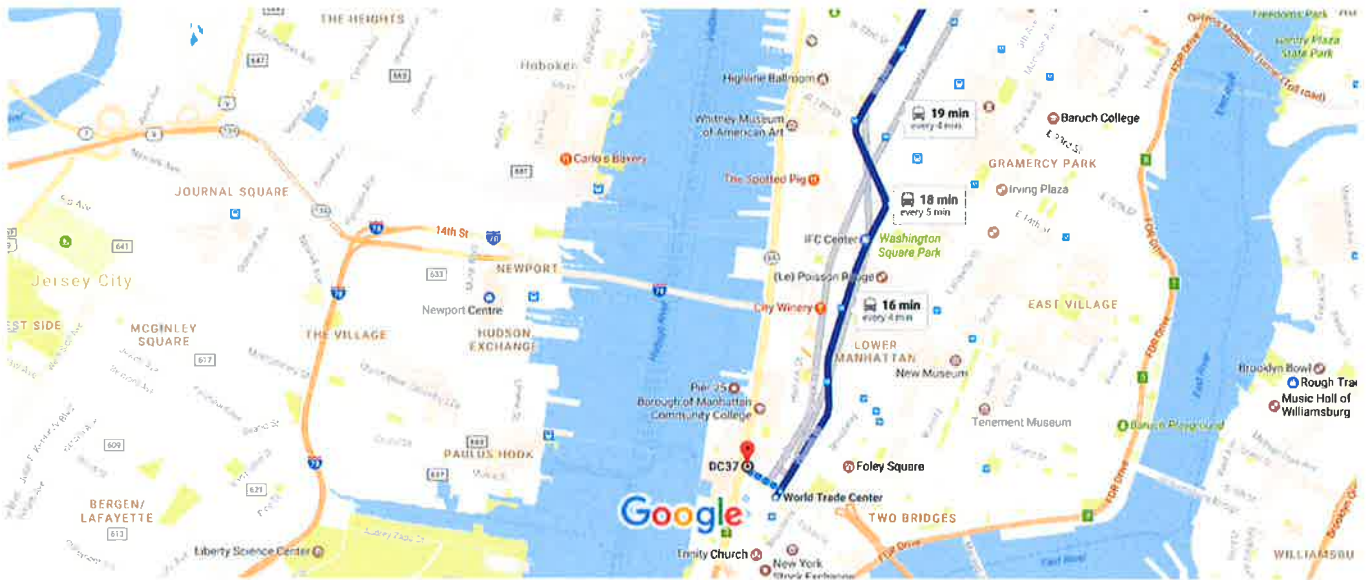

The New Yorker A Wyndham Hotel to dc37

3:11 PM - 3:29 PM (18 min)

"E" TRAIN DOWNTOWN

Map data ©2017 Google 2000 ft

3:11 PM ○ The New Yorker A Wyndham Hotel

481 8th Ave, New York, NY 10001

🚶 Walk

About 2 min , 203 ft

Use caution - may involve errors or sections not suited for walking

↑ Head southwest on 8th Ave/Eighth Ave toward W 34th St

148 ft

↩ Turn left onto W 34th St

📍 Destination will be on the right

52 ft

Take entrance

3 ft

Tickets and information

MTA New York City Transit - 1 (718) 330-1234

These directions are for planning purposes only. You may find that construction projects, traffic, weather, or other events may cause conditions to differ from the map results, and you should plan your route accordingly. You must obey all signs or notices regarding your route.