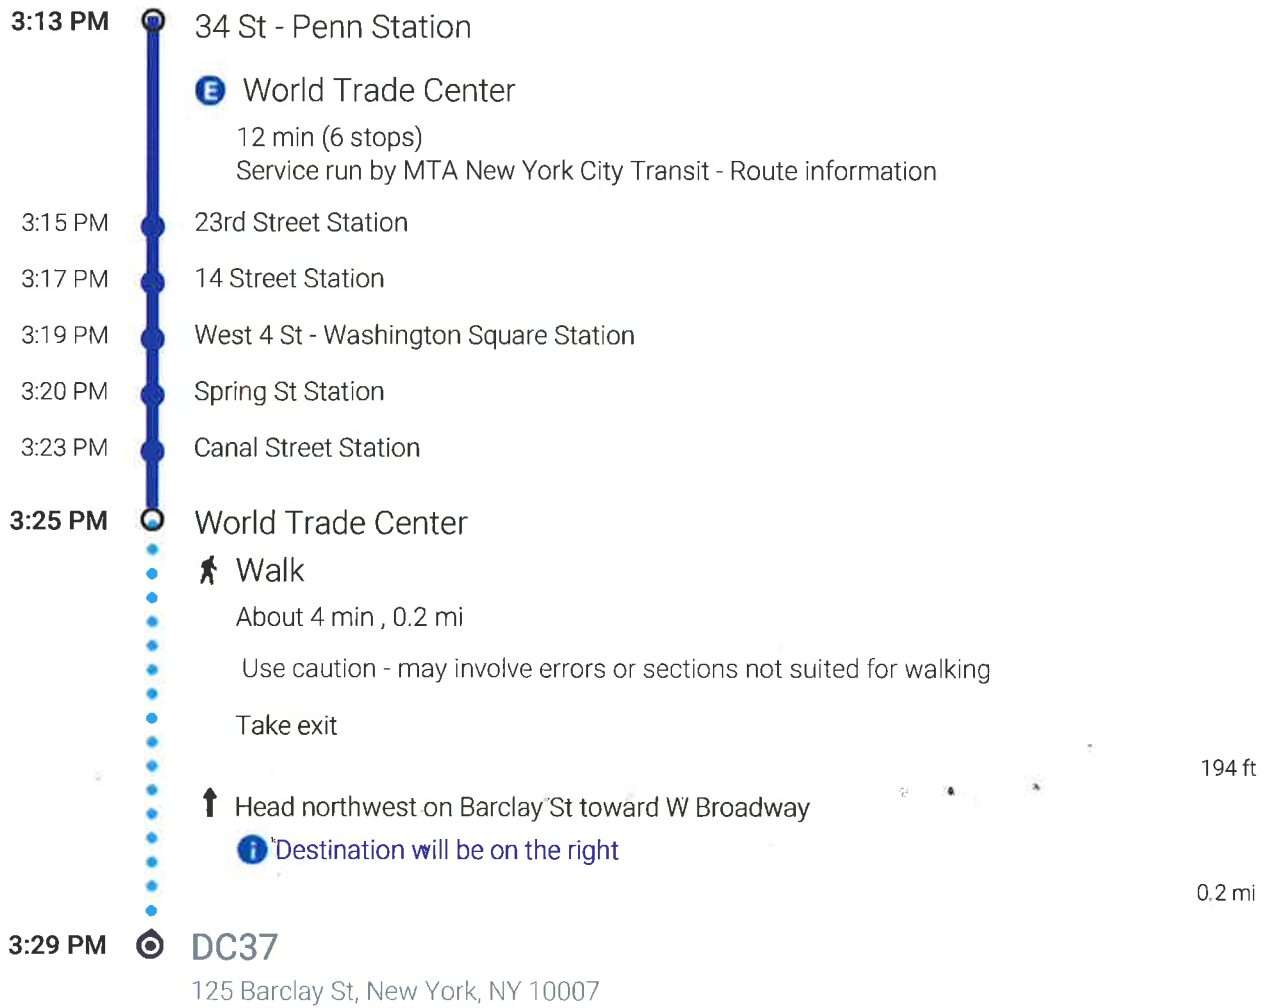

The New Yorker A Wyndham Hotel to dc37

3:11 PM - 3:29 PM (18 min)

"E" TRAIN DOWNTOWN

Map data ©2017 Google 2000 ft

3:11 PM ○ The New Yorker A Wyndham Hotel

481 8th Ave, New York, NY 10001

🚶 Walk

About 2 min , 203 ft

Use caution - may involve errors or sections not suited for walking

↑ Head southwest on 8th Ave/Eighth Ave toward W 34th St

148 ft

↩ Turn left onto W 34th St

📍 Destination will be on the right

52 ft

Take entrance

3 ft

Tickets and information

MTA New York City Transit - 1 (718) 330-1234

These directions are for planning purposes only. You may find that construction projects, traffic, weather, or other events may cause conditions to differ from the map results, and you should plan your route accordingly. You must obey all signs or notices regarding your route.